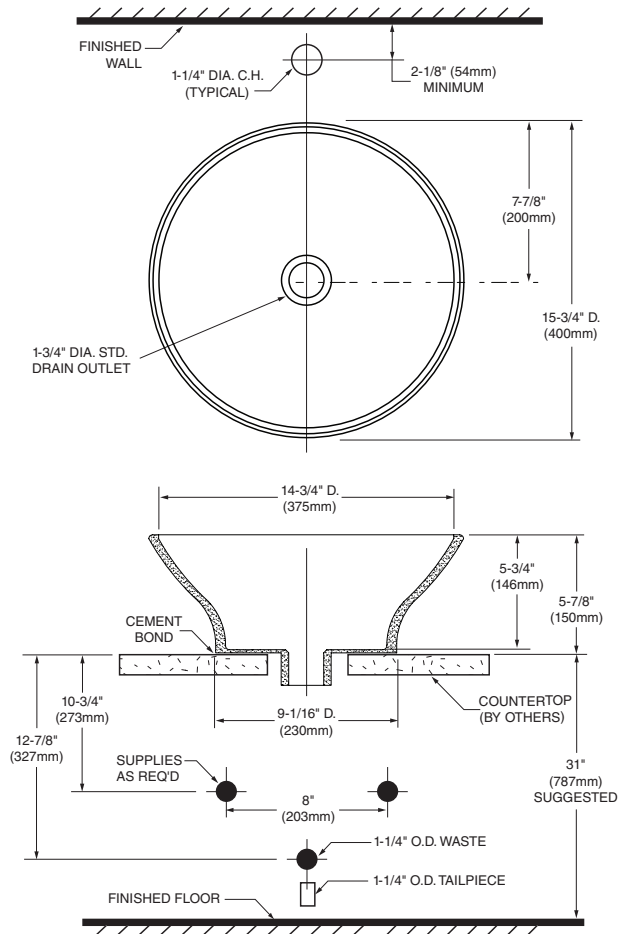

❖ 15010 - Basin

- Simple, elegant old-world design
- Vitreous china construction
- Above counter lavatory for countertop application only
- Rear overflow with chrome and brass trim rings included
- Cutout template included

Nominal Dimensions:

16" (406mm) diameter

Bowl Inside Dimensions:

14-3/4" (375mm) diameter

5-3/4" (146mm) depth

5-7/8" (149mm) height above counter

Basin Colors:

White
001

ROUGH IN DIAGRAM SHOWN
ON REVERSE SIDE

NOTES:
DIMENSIONS SHOWN FOR LOCATION OF SUPPLIES AND "P" TRAP ARE SUGGESTED.
FOR COUNTERTOP CUTOUT, REFER TO INSTALLATION INSTRUCTIONS SUPPLIED WITH LAVATORY.
FITTINGS NOT INCLUDED AND MUST BE ORDERED SEPARATELY.

IMPORTANT: Dimensions of fixtures are nominal and may vary within the range of tolerances established by applicable ASME standards. These measurements are subject to change or cancellation. No responsibility is assumed for use of superseded or voided pages.